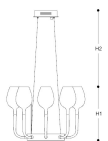

3 0 5 0 / 8

ROSE '

DESIGNER

Daniilo De Rossi

DIMENSIONS

Diameter : 63 cm

Height 1: 43 cm

Height 2: 100 cm

TYPE

Mounting: Pendant

Environment: Indoor

GLASS / CRYSTAL

Pink Gold

AVAILABLE IN

Dark violet - Light Green

LIGHT SOURCE S AVAILABLE

Temperature: 3000K

Lumen: 3700

Led: 33w

ELECTRICAL INFO

Dimmable: Yes

Driver: Includo

Tension: 230V

Energy class: A++

METAL

Iron Grey

CERTIFICATIONS

MATERIALS

Glass, Metal