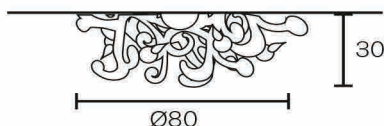

B. DAVID LEVINE

L O S A N G E L E S

Ceiling Lamp Round

Art.nr.	Dimensions
KELPP60BLM	Ø 60cm, Height 30cm, 6x E14, 13,0 kg, black matt finish
KELPP60WM	Ø 60cm, Height 30cm, 6x E14, 13,0 kg, white matt finish
KELPP60B	Ø 60cm, Height 30cm, 6x E14, 13,0 kg, bronze finish
KELPP60ST	Ø 60cm, Height 30cm, 6x E14, 13,0 kg, stainless steel
KELPP60COP	Ø 60cm, Height 30cm, 6x E14, 13,0 kg, copper finish
KELPP60BR	Ø 60cm, Height 30cm, 6x E14, 13,0 kg, brass finish
KELPP60BRA	Ø 60cm, Height 30cm, 6x E14, 13,0 kg, brass aged finish
KELPP60BRG	Ø 60cm, Height 30cm, 6x E14, 13,0 kg, brass grinded finish
KELPP80BLM	Ø 80cm, Height 30cm, 6x E14, 15,0 kg, black matt finish
KELPP80WM	Ø 80cm, Height 30cm, 6x E14, 15,0 kg, white matt finish
KELPP80B	Ø 80cm, Height 30cm, 6x E14, 15,0 kg, bronze finish
KELPP80ST	Ø 80cm, Height 30cm, 6x E14, 15,0 kg, stainless steel
KELPP80COP	Ø 80cm, Height 30cm, 6x E14, 15,0 kg, copper finish
KELPP80BR	Ø 80cm, Height 30cm, 6x E14, 15,0 kg, brass finish
KELPP80BRA	Ø 80cm, Height 30cm, 6x E14, 15,0 kg, brass aged finish
KELPP80BRG	Ø 80cm, Height 30cm, 6x E14, 15,0 kg, brass grinded finish