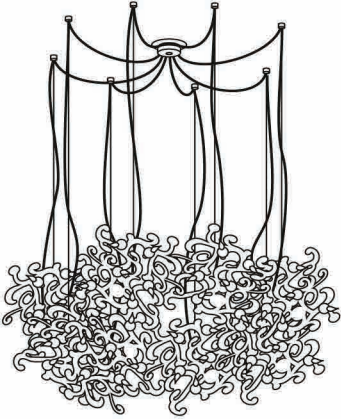

B. DAVID LEVINE

L O S A N G E L E S

Central cover