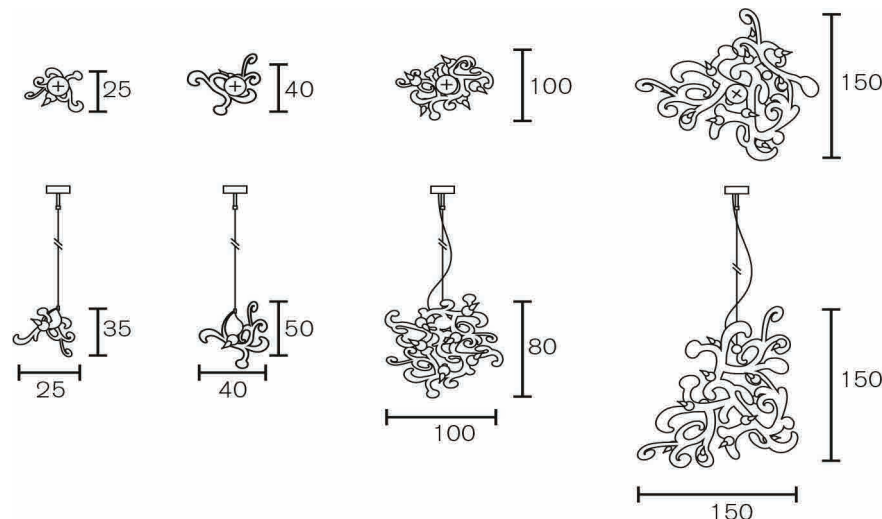

Art.nr.	Dimensions
25KELPBLM	Length 25cm, Width 25cm, Height 35cm, Length steel cable 200cm, 1x E14, 1,5 kg, black matt finish
25KELPWM	Length 25cm, Width 25cm, Height 35cm, Length steel cable 200cm, 1x E14, 1,5 kg, white matt finish
25KELPB	Length 25cm, Width 25cm, Height 35cm, Length steel cable 200cm, 1x E14, 1,5 kg, bronze finish
25KELPST	Length 25cm, Width 25cm, Height 35cm, Length steel cable 200cm, 1x E14, 1,5 kg, stainless steel
25KELPCOP	Length 25cm, Width 25cm, Height 35cm, Length steel cable 200cm, 1x E14, 1,5 kg, copper finish
25KELPBR	Length 25cm, Width 25cm, Height 35cm, Length steel cable 200cm, 1x E14, 1,5 kg, brass finish
25KELPBRA	Length 25cm, Width 25cm, Height 35cm, Length steel cable 200cm, 1x E14, 1,5 kg, brass aged finish
25KELPBRG	Length 25cm, Width 25cm, Height 35cm, Length steel cable 200cm, 1x E14, 1,5 kg, brass grinded finish
50KELPBLM	Length 40cm, Width 40cm, Height 50cm, Length steel cable 200cm, 1x E14, 2,0 kg, black matt finish
50KELPWM	Length 40cm, Width 40cm, Height 50cm, Length steel cable 200cm, 1x E14, 2,0 kg, white matt finish
50KELPB	Length 40cm, Width 40cm, Height 50cm, Length steel cable 200cm, 1x E14, 2,0 kg, bronze finish
50KELPST	Length 40cm, Width 40cm, Height 50cm, Length steel cable 200cm, 1x E14, 2,0 kg, stainless steel
50KELPCOP	Length 40cm, Width 40cm, Height 50cm, Length steel cable 200cm, 1x E14, 2,0 kg, copper finish
50KELPBR	Length 40cm, Width 40cm, Height 50cm, Length steel cable 200cm, 1x E14, 2,0 kg, brass finish
50KELPBRA	Length 40cm, Width 40cm, Height 50cm, Length steel cable 200cm, 1x E14, 2,0 kg, brass aged finish
50KELPBRG	Length 40cm, Width 40cm, Height 50cm, Length steel cable 200cm, 1x E14, 2,0 kg, brass grinded finish
100KELPBLM	Length 80cm, Width 100cm, Height 80cm, Length steel cable 200cm, 5x E14, 15,0 kg, black matt finish
100KELPWM	Length 80cm, Width 100cm, Height 80cm, Length steel cable 200cm, 5x E14, 15,0 kg, white matt finish
100KELPB	Length 80cm, Width 100cm, Height 80cm, Length steel cable 200cm, 5x E14, 15,0 kg, bronze finish
100KELPST	Length 80cm, Width 100cm, Height 80cm, Length steel cable 200cm, 5x E14, 15,0 kg, stainless steel
100KELPCOP	Length 80cm, Width 100cm, Height 80cm, Length steel cable 200cm, 5x E14, 15,0 kg, copper finish
100KELPBR	Length 80cm, Width 100cm, Height 80cm, Length steel cable 200cm, 5x E14, 15,0 kg, brass finish
100KELPBRA	Length 80cm, Width 100cm, Height 80cm, Length steel cable 200cm, 5x E14, 15,0 kg, brass aged finish
100KELPBRG	Length 80cm, Width 100cm, Height 80cm, Length steel cable 200cm, 5x E14, 15,0 kg, brass grinded finish
150KELPBLM	Length 150cm, Width 150cm, Height 150cm, Length steel cable 200cm, 10x E14, 25,0 kg, black matt finish
150KELPWM	Length 150cm, Width 150cm, Height 150cm, Length steel cable 200cm, 10x E14, 25,0 kg, white matt finish
150KELPB	Length 150cm, Width 150cm, Height 150cm, Length steel cable 200cm, 10x E14, 25,0 kg, bronze finish
150KELPST	Length 150cm, Width 150cm, Height 150cm, Length steel cable 200cm, 10x E14, 25,0 kg, stainless steel
150KELPCOP	Length 150cm, Width 150cm, Height 150cm, Length steel cable 200cm, 10x E14, 25,0 kg, copper finish
150KELPBR	Length 150cm, Width 150cm, Height 150cm, Length steel cable 200cm, 10x E14, 25,0 kg, brass finish
150KELPBRA	Length 150cm, Width 150cm, Height 150cm, Length steel cable 200cm, 10x E14, 25,0 kg, brass aged finish
150KELPBRG	Length 150cm, Width 150cm, Height 150cm, Length steel cable 200cm, 10x E14, 25,0 kg, brass grinded finish

All Kelp elements are supplied with 2 lectrical cable,
2 meter steel cable and a ceiling shade.