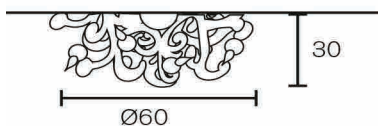

B. DAVID LEVINE

L O S A N G E L E S

Ceiling Lamp Round

Art.nr.	Dimensions
KELPP60BLM	Ø 60cm, Height 30cm, 6x E14, 13,0 kg, black matt finish
KELPP60WM	Ø 60cm, Height 30cm, 6x E14, 13,0 kg, white matt finish
KELPP60B	Ø 60cm, Height 30cm, 6x E14, 13,0 kg, bronze finish
KELPP60ST	Ø 60cm, Height 30cm, 6x E14, 13,0 kg, stainless steel
KELPP60COP	Ø 60cm, Height 30cm, 6x E14, 13,0 kg, copper finish
KELPP60BR	Ø 60cm, Height 30cm, 6x E14, 13,0 kg, brass finish
KELPP60BRA	Ø 60cm, Height 30cm, 6x E14, 13,0 kg, brass aged finish
KELPP60BRG	Ø 60cm, Height 30cm, 6x E14, 13,0 kg, brass grinded finish
KELPP80BLM	Ø 80cm, Height 30cm, 6x E14, 15,0 kg, black matt finish
KELPP80WM	Ø 80cm, Height 30cm, 6x E14, 15,0 kg, white matt finish
KELPP80B	Ø 80cm, Height 30cm, 6x E14, 15,0 kg, bronze finish
KELPP80ST	Ø 80cm, Height 30cm, 6x E14, 15,0 kg, stainless steel
KELPP80COP	Ø 80cm, Height 30cm, 6x E14, 15,0 kg, copper finish
KELPP80BR	Ø 80cm, Height 30cm, 6x E14, 15,0 kg, brass finish
KELPP80BRA	Ø 80cm, Height 30cm, 6x E14, 15,0 kg, brass aged finish
KELPP80BRG	Ø 80cm, Height 30cm, 6x E14, 15,0 kg, brass grinded finish