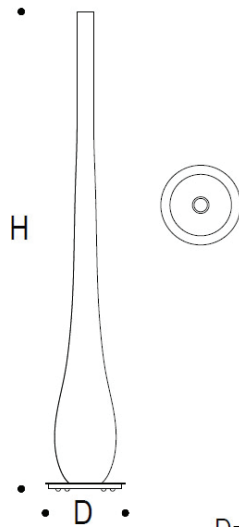

B. DAVID LEVINE

L O S A N G E L E S

Jar - JARTEM

D= 024 Cm 09.4 in
H= 145 Cm 57.1 in
Kg 009 lb 20.0

Jar XLS Floor Lamp

By Christophe Pillet

Jar XLS Floor Lamp features hand ground blown milk glass with frame in satin finish Stainless Steel.

One 150 watt 120 volt A21 medium base incandescent lamp not included. Includes dimmer control.

Finish: Stainless Steel

Shade Color: White

Size: 9.5"W x 57.1"H

Dimmer: Included

Lamp Source: Incandescent

Bulb: