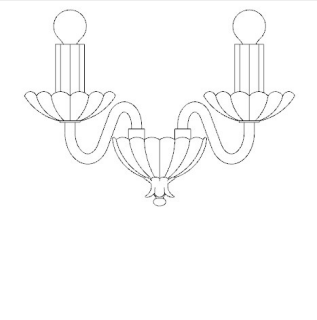

2 8 1 / AP 2

EVOQUE

Wall lamp in crystal and glass, metal with nickel finish. Available in different dimensions and colours.

Technical Specification

Technical drawing, dimensions and light sources refer to the main photo

DIMENSIONS

Width: 11"
Height: 11"
Depth: 9"
Weight: 4 lbs

TYPE

Wall

GLASS / CRYSTAL

Glass - Clear

OTHER COLORS

Crystal - Clear