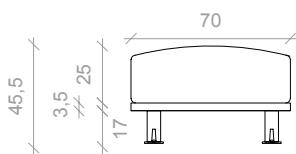

RENEE - Designer: Domenico Mula

Sofa

N.B. NOT REMOVABLE COVER
METAL FEET: gloss brass plated / gloss chromed / bronzed / satin brass

seat height H 42

Size	Fabric H140								
cm.175x86x67H - n°2 seat cushions cm 70	Mt. 12 x H140								
cm.245x86x67H - n°3 seat cushions cm 70	Mt. 15 x H140								
cm.315x86x67H - n°4 seat cushions cm 70	Mt. 18 x H140								
cm.195x86x67H - n°2 seat cushions cm 80	Mt. 12,5 x H140								
cm.275x86x67H - n°3 seat cushions cm 80	Mt. 15,5 x H140								
cm.355x86x67H - n°4 seat cushions cm 80	Mt. 18,5 x H140								

Chaise longue

N.B. NOT REMOVABLE COVER
METAL FEET: gloss brass plated / gloss chromed / bronzed / satin brass

seat height H 42

Size	Fabric H140								
cm.97,5x165x67H - seat cushions cm 80	Mt. 12,5 x H140								

Armchair

N.B. NOT REMOVABLE COVER
METAL FEET: gloss brass plated / gloss chromed / bronzed / satin brass

seat height H 42

Size	Fabric H140								
cm.105x165x67H - seat cushions cm 70	Mt. 8,5 x H140								
cm.115x165x67H - seat cushions cm 80	Mt. 9 x H140								

Pouf

N.B. NOT REMOVABLE COVER
METAL FEET: gloss brass plated / gloss chromed / bronzed / satin brass

seat height H 42

Size	Fabric H140								
cm.70x70x42H	Mt. 2,8 x H140								
cm.80x80x42H	Mt. 2,8 x H140								