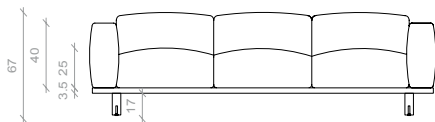

RENEE - Designer: Domenico Mula

Sofa

N.B. NOT REMOVABLE COVER
METAL FEET: gloss brass plated / gloss chromed / bronzed / satin brass

seat height H 42

Size	Fabric H140								
cm.175x86x67H - n°2 seat cushions cm 70	Mt. 12 x H140								
cm.245x86x67H - n°3 seat cushions cm 70	Mt. 15 x H140								
cm.315x86x67H - n°4 seat cushions cm 70	Mt. 18 x H140								
cm.195x86x67H - n°2 seat cushions cm 80	Mt. 12,5 x H140								
cm.275x86x67H - n°3 seat cushions cm 80	Mt. 15,5 x H140								
cm.355x86x67H - n°4 seat cushions cm 80	Mt. 18,5 x H140								

Chaise longue

N.B. NOT REMOVABLE COVER
METAL FEET: gloss brass plated / gloss chromed / bronzed / satin brass

seat height H 42

Size	Fabric H140								
cm.97,5x165x67H - seat cushions cm 80	Mt. 12,5 x H140								

Armchair

N.B. NOT REMOVABLE COVER
METAL FEET: gloss brass plated / gloss chromed / bronzed / satin brass

seat height H 42

Size	Fabric H140								
cm.105x165x67H - seat cushions cm 70	Mt. 8,5 x H140								
cm.115x165x67H - seat cushions cm 80	Mt. 9 x H140								

Pouf

N.B. NOT REMOVABLE COVER
METAL FEET: gloss brass plated / gloss chromed / bronzed / satin brass

seat height H 42

Size	Fabric H140								
cm.70x70x42H	Mt. 2,8 x H140								
cm.80x80x42H	Mt. 2,8 x H140								