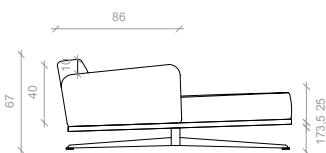

RENEE - Designer: Domenico Mula

Sofa

N.B. NOT REMOVABLE COVER
METAL FEET: gloss brass plated / gloss chromed / bronzed / satin brass

seat height H 42

Size	Fabric H140								
cm.175x86x67H - n°2 seat cushions cm 70	Mt. 12 x H140								
cm.245x86x67H - n°3 seat cushions cm 70	Mt. 15 x H140								
cm.315x86x67H - n°4 seat cushions cm 70	Mt. 18 x H140								
cm.195x86x67H - n°2 seat cushions cm 80	Mt. 12,5 x H140								
cm.275x86x67H - n°3 seat cushions cm 80	Mt. 15,5 x H140								
cm.355x86x67H - n°4 seat cushions cm 80	Mt. 18,5 x H140								

Chaise longue

N.B. NOT REMOVABLE COVER
METAL FEET: gloss brass plated / gloss chromed / bronzed / satin brass

seat height H 42

Size	Fabric H140								
cm.97,5x165x67H - seat cushions cm 80	Mt. 12,5 x H140								

Armchair

N.B. NOT REMOVABLE COVER
METAL FEET: gloss brass plated / gloss chromed / bronzed / satin brass

seat height H 42

Size	Fabric H140								
cm.105x165x67H - seat cushions cm 70	Mt. 8,5 x H140								
cm.115x165x67H - seat cushions cm 80	Mt. 9 x H140								

Pouf

N.B. NOT REMOVABLE COVER
METAL FEET: gloss brass plated / gloss chromed / bronzed / satin brass

seat height H 42

Size	Fabric H140								
cm.70x70x42H	Mt. 2,8 x H140								
cm.80x80x42H	Mt. 2,8 x H140								