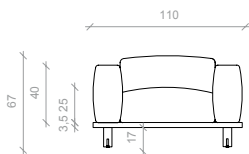

RENEE - Designer: Domenico Mula

Sofa

N.B. NOT REMOVABLE COVER
METAL FEET: gloss brass plated / gloss chromed / bronzed / satin brass

seat height H 42

Size	Fabric H140								
cm.175x86x67H - n°2 seat cushions cm 70	Mt. 12 x H140								
cm.245x86x67H - n°3 seat cushions cm 70	Mt. 15 x H140								
cm.315x86x67H - n°4 seat cushions cm 70	Mt. 18 x H140								
cm.195x86x67H - n°2 seat cushions cm 80	Mt. 12,5 x H140								
cm.275x86x67H - n°3 seat cushions cm 80	Mt. 15,5 x H140								
cm.355x86x67H - n°4 seat cushions cm 80	Mt. 18,5 x H140								

Chaise longue

N.B. NOT REMOVABLE COVER
METAL FEET: gloss brass plated / gloss chromed / bronzed / satin brass

seat height H 42

Size	Fabric H140								
cm.97,5x165x67H - seat cushions cm 80	Mt. 12,5 x H140								

Armchair

N.B. NOT REMOVABLE COVER
METAL FEET: gloss brass plated / gloss chromed / bronzed / satin brass

seat height H 42

Size	Fabric H140								
cm.105x165x67H - seat cushions cm 70	Mt. 8,5 x H140								
cm.115x165x67H - seat cushions cm 80	Mt. 9 x H140								

Pouf

N.B. NOT REMOVABLE COVER
METAL FEET: gloss brass plated / gloss chromed / bronzed / satin brass

seat height H 42

Size	Fabric H140								
cm.70x70x42H	Mt. 2,8 x H140								
cm.80x80x42H	Mt. 2,8 x H140								