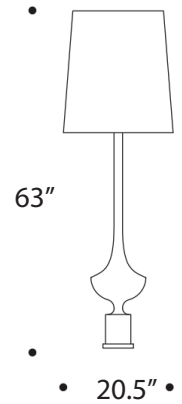

B. DAVID LEVINE

L O S A N G E L E S

CUP | LMCUP02 FLOOR LAMP

volume / volume 0,290 m³
colli / boxes 2

brushed bronzed steel floor lamp with shade, "Nero Marquinia" marble details

shade

ivory shantung white inside