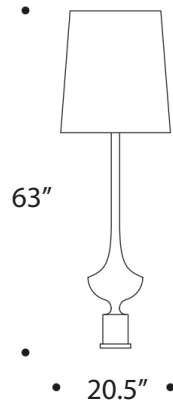

B. DAVID LEVINE

L O S A N G E L E S

CUP | LMCUP02 FLOOR LAMP

volume / volume 0,290 m³
colli / boxes 2

brushed bronzed steel floor lamp with shade, "Nero Marquinia" marble details

shade

ivory shantung white inside