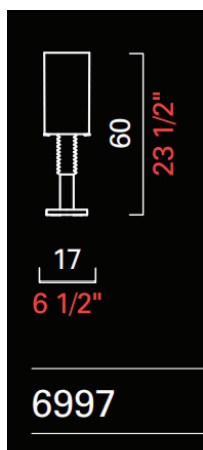

## MY MARYLIN

Collezione Collection	Codice Item	Tipo Type	Dimensioni e peso Dimensions and weight					Lampadine Bulbs			Dimmerabile Dimmable	Lampadine include Bulbs included	Classe energetica Energy class	Finiture Finishing	Certificazioni Certification Marks
			H	L	P	Ø	kg	N	Tipo	W					
			cm	cm	cm	cm		N	Type	W					
My Marilyn Giorgia Brusemini (2007)	6997		60 23 1/2	17 6 1/2	9 20	9 20	1	•E27 •E26	100 100	D		(01)	VN		
	6998		83 32 1/2	24 9	12 26	12 26	1	•E27 •E26	100 100	D		(01)	VN		
	6999		160 63	24 9	18 40	18 40	1	•E27 •E26	100 100	D		(01)	VN		