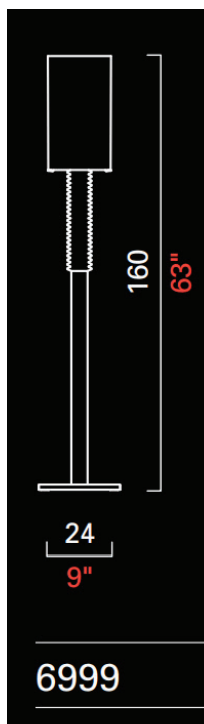

## MY MARYLIN

Collezione Collection	Codice Item	Tipo Type	Dimensioni e peso Dimensions and weight					Lampadine Bulbs			Dimmerabile Dimmable	Lampadine include Bulbs included	Classe energetica Energy class	Finiture Finishing	Certificazioni Certification Marks
			H	L	P	Ø	kg	N	Tipo	W					
			cm	cm	cm	cm		N	Type	W					
My Marilyn Giorgia Brusemini (2007)	6997		60 23 1/2	17 6 1/2	9 20	9 20	1	•E27 •E26	100 100	D		(01)	VN		
	6998		83 32 1/2	24 9	12 26	12 26	1	•E27 •E26	100 100	D		(01)	VN		
	6999		160 63	24 9	18 40	18 40	1	•E27 •E26	100 100	D		(01)	VN		