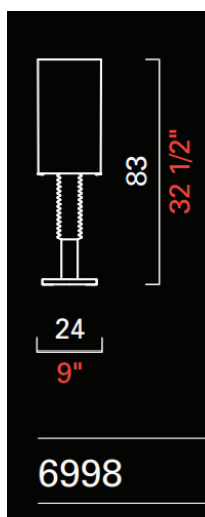

## MY MARYLIN

Collezione Collection	Codice Item	Tipo Type	Dimensioni e peso Dimensions and weight					Lampadine Bulbs			Dimmerabile Dimmable	Lampadine include Bulbs included	Classe energetica Energy class	Finiture Finishing	Certificazioni Certification Marks
			H	L	P	Ø	kg	N	Tipo	W					
			cm	cm	cm	cm		N	Type	W					
My Marilyn Giorgia Brusemini (2007)	6997		60 23 1/2	17 6 1/2	9 20	9 20	1	•E27 •E26	100 100	D		(01)	VN		
	6998		83 32 1/2	24 9	12 26	12 26	1	•E27 •E26	100 100	D		(01)	VN		
	6999		160 63	24 9	18 40	18 40	1	•E27 •E26	100 100	D		(01)	VN		