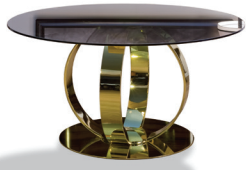

B. DAVID LEVINE

L O S A N G E L E S

ANDREW round dinner table - Designer: Domenico Mula

ROUND

WOOD TOP 5 cm THICK

GLASS TOP 1 cm THICK

LACQUERED TOP: mat / gloss

METAL BASE: gloss brass plated / gloss chromed / bronzed

MAKASSAR EBONY VENEERED TOP: DOM20 mat / DOM60 semi gloss / DOM100 gloss

METAL BASE: gloss brass plated / gloss chromed / bronzed

ALBIN WOOD VENEERED TOP: DOM20 mat / DOM60 semi gloss / DOM100 gloss

METAL BASE: gloss brass plated / gloss chromed / bronzed

GLASS TOP: clear / clear grey colour / clear bronze colour

METAL BASE: gloss brass plated / gloss chromed / bronzed

	MAT lacquered	GLOSS lacquered	ALBIN WOOD/ EBONY DOM20 DOM60	ALBIN WOOD/ EBONY DOM100	GLASS clear	GLASS grey clear bronze clear
ø cm.140x75H						
ø cm.150x75H						
ø cm.160x75H						
ø cm.170x75H						
ø cm.180x75H						
ø cm.200x75H						

B. DAVID LEVINE

L O S A N G E L E S

ANDREW *elliptic dinner table* - Designer: Domenico Mula

ELLIPTIC

WOOD TOP 5 cm THICK

GLASS TOP 1 cm THICK

LACQUERED TOP: mat / gloss

METAL BASE: gloss brass plated / gloss chromed / bronzed