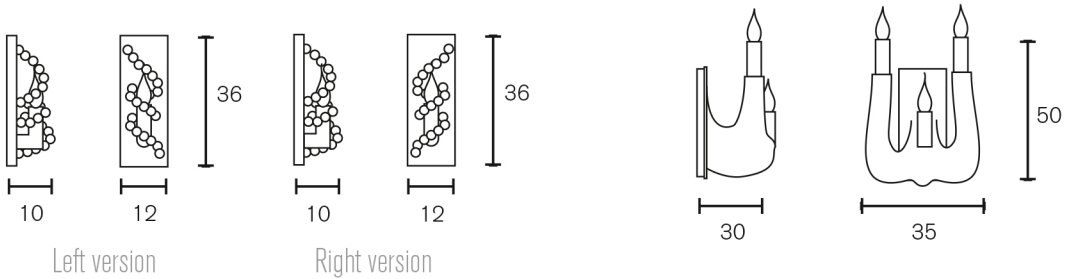

Wall Lamp

Art.nr.	Dimensions
COCOW36BL-L	Width 12cm, Height 36cm, Depth 10cm, 1x E14, 3,0 kg, black finish, left version
COCOW36BL-R	Width 12cm, Height 36cm, Depth 10cm, 1x E14, 3,0 kg, black finish, right version
COCOW36N-L	Width 12cm, Height 36cm, Depth 10cm, 1x E14, 3,0 kg, nickel finish, left version
COCOW36N-R	Width 12cm, Height 36cm, Depth 10cm, 1x E14, 3,0 kg, nickel finish, right version
COCOW35BL	Width 35cm, Height 50cm, Depth 30cm, 3x E14, 7,0 kg, black finish
COCOW35N	Width 35cm, Height 50cm, Depth 30cm, 3x E14, 7,0 kg, nickel finish

Left version

Right version