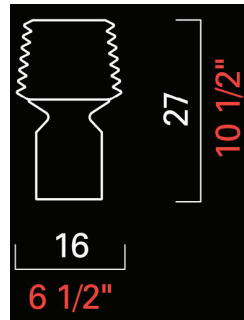

B. DAVID LEVINE

L O S A N G E L E S

Collezione Collection	Codice Item	Tipo Type	Dimensioni e peso Dimensions and weight					Lampadine Bulbs			Dimmerabile Dimmable	Lampadine include Bulbs included	Classe energetica Energy class	Finiture Finishing	Certificazioni Certification Marks
			H	L	P	Ø	kg	N	Tipo	W					
			H cm H in	L cm W in	P cm D in	Ø cm Ø in	kg lb	N	Type	W					
Camparino Barovier&Toso (2018)	7359		27 10 1/2			16 6 1/2	4 9	1	•Led	6 6	D	•Led	(06)	MW MB	