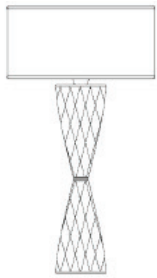

B. DAVID LEVINE

L O S A N G E L E S

2 4 0 0 / L G

C H E E R S

Table lamp in colored amber glass with blue navy fabric shade and shiny gold finish detail. Available in different dimensions and colours. Incanto Modern Collection.

DESIGNER

Stefano Traverso

Technical draw, dimensions and light sources refer to the main photo

DIMENSIONS

Diameter : 17.3"

Height: 27.5"

Depth:

TYPE