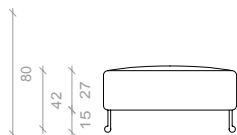

NAPOLEONE - Designer: Domenico Mula

Sofa

N.B. NOT REMOVABLE COVER
METAL FEET: bronzed

seat height H 42

Size	Fabric H140								
cm.164x102x72H	Mt. 11 x H140								
cm.184x102x72H	Mt. 12 x H140								
cm.204x102x72H	Mt. 13 x H140								
cm.224x102x72H	Mt. 14 x H140								
cm.244x102x72H	Mt. 15 x H140								
cm.264x102x72H	Mt. 16 x H140								
cm.284x102x72H	Mt. 18 x H140								
cm.304x102x72H	Mt. 19 x H140								

Chaise longue

N.B. NOT REMOVABLE COVER
METAL FEET: gloss brass plated / gloss chromed / bronzed

seat height H 42

Size	Fabric H140								

Armchair

N.B. NOT REMOVABLE COVER
METAL FEET: gloss brass plated / gloss chromed / bronzed

seat height H 42

Size	Fabric H140								
cm.102x96x80H	Mt. 9 x H140								

Pouf

N.B. NOT REMOVABLE COVER
METAL FEET: gloss brass plated / gloss chromed / bronzed

seat height H 42

Size	Fabric H140								
cm.80x50x42H	Mt. 1,8 x H140								