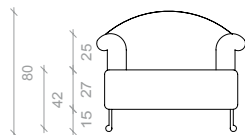

NAPOLEONE - Designer: Domenico Mula

Sofa

N.B. NOT REMOVABLE COVER
METAL FEET: bronzed

seat height H 42

Size	Fabric H140								
cm.164x102x72H	Mt. 11 x H140								
cm.184x102x72H	Mt. 12 x H140								
cm.204x102x72H	Mt. 13 x H140								
cm.224x102x72H	Mt. 14 x H140								
cm.244x102x72H	Mt. 15 x H140								
cm.264x102x72H	Mt. 16 x H140								
cm.284x102x72H	Mt. 18 x H140								
cm.304x102x72H	Mt. 19 x H140								

Chaise longue

N.B. NOT REMOVABLE COVER
METAL FEET: gloss brass plated / gloss chromed / bronzed

seat height H 42

Size	Fabric H140								

Armchair

N.B. NOT REMOVABLE COVER
METAL FEET: gloss brass plated / gloss chromed / bronzed

seat height H 42

Size	Fabric H140								
cm.102x96x80H	Mt. 9 x H140								

Pouf

N.B. NOT REMOVABLE COVER
METAL FEET: gloss brass plated / gloss chromed / bronzed

seat height H 42

Size	Fabric H140								
cm.80x50x42H	Mt. 1,8 x H140								