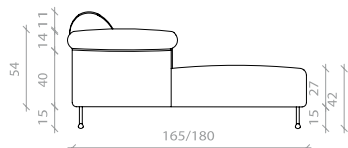

NAPOLEONE - Designer: Domenico Mula

Sofa

N.B. NOT REMOVABLE COVER
METAL FEET: bronzed

seat height H 42

Size	Fabric H140								
cm.164x102x72H	Mt. 11 x H140								
cm.184x102x72H	Mt. 12 x H140								
cm.204x102x72H	Mt. 13 x H140								
cm.224x102x72H	Mt. 14 x H140								
cm.244x102x72H	Mt. 15 x H140								
cm.264x102x72H	Mt. 16 x H140								
cm.284x102x72H	Mt. 18 x H140								
cm.304x102x72H	Mt. 19 x H140								

Chaise longue

N.B. NOT REMOVABLE COVER
METAL FEET: gloss brass plated / gloss chromed / bronzed

seat height H 42

Size	Fabric H140								

Armchair

N.B. NOT REMOVABLE COVER
METAL FEET: gloss brass plated / gloss chromed / bronzed

seat height H 42

Size	Fabric H140								
cm.102x96x80H	Mt. 9 x H140								

Pouf

N.B. NOT REMOVABLE COVER
METAL FEET: gloss brass plated / gloss chromed / bronzed

seat height H 42

Size	Fabric H140								
cm.80x50x42H	Mt. 1,8 x H140								