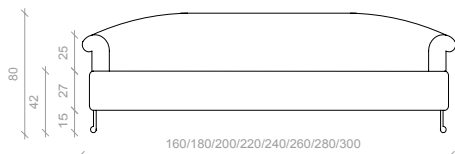

NAPOLEONE - Designer: Domenico Mula

Sofa

N.B. NOT REMOVABLE COVER
METAL FEET: bronzed

seat height H 42

Size	Fabric H140								
cm.164x102x72H	Mt. 11 x H140								
cm.184x102x72H	Mt. 12 x H140								
cm.204x102x72H	Mt. 13 x H140								
cm.224x102x72H	Mt. 14 x H140								
cm.244x102x72H	Mt. 15 x H140								
cm.264x102x72H	Mt. 16 x H140								
cm.284x102x72H	Mt. 18 x H140								
cm.304x102x72H	Mt. 19 x H140								

Chaise longue

N.B. NOT REMOVABLE COVER
METAL FEET: gloss brass plated / gloss chromed / bronzed

seat height H 42

Size	Fabric H140								

Armchair

N.B. NOT REMOVABLE COVER
METAL FEET: gloss brass plated / gloss chromed / bronzed

seat height H 42

Size	Fabric H140								
cm.102x96x80H	Mt. 9 x H140								

Pouf

N.B. NOT REMOVABLE COVER
METAL FEET: gloss brass plated / gloss chromed / bronzed

seat height H 42

Size	Fabric H140								
cm.80x50x42H	Mt. 1,8 x H140								