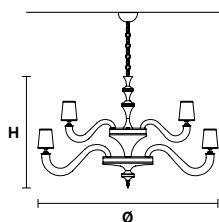

Family

Chandelier

Applique

Table lamp

Floor lamp

Standard cables/chain for all chandeliers

H 150 cm / 59.05"
Only for Darshan 8+4, Darshan 6

H 50 cm / 19.68"
Only for Darshan 12+6

DARSHAN 12+6

Ø 150 cm / 59.06"
H 90 cm / 35.43"

☉ 18×E14×40 W max
USA 18×E12×40 W max
(not included)

Paralumi/shade L01/13.5
Paralumi/shade L04/13.5
Paralumi/shade L05/13.5

DARSHAN 8+4

Ø 110 cm / 43.31"
H 75 cm / 29.53"

☉ 12×E14×40 W max
USA 12×E12×40 W max
(not included)

Paralumi/shade L01/13.5
Paralumi/shade L04/13.5
Paralumi/shade L05/13.5

DARSHAN 6

Ø 80 cm / 31.50"
H 47 cm / 18.50"

☉ 6×E14×40 W max
USA 6×E12×40 W max
(not included)

L 25 cm / 9.84"
SP 14 cm / 5.51"
H 40 cm / 15.74"

☉ 1×E14×40 W max
USA 1×E12×40 W max
(not included)

☉ 2×E14×40 W max
USA 2×E12×40 W max
(not included)

☉ 2×E14×40 W max
USA 2×E12×40 W max
(not included)

Paralumi/shade L01
 Paralumi/shade L04
 Paralumi/shade L05