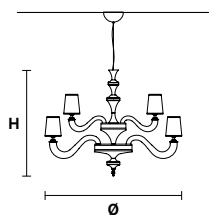

Family

Chandelier

Applique

Table lamp

Floor lamp

Standard cables/chain for all chandeliers

H 150 cm / 59.05"
Only for Darshan 8+4, Darshan 6

H 50 cm / 19.68"
Only for Darshan 12+6

DARSHAN 12+6

Ø 150 cm / 59.06"
H 90 cm / 35.43"

☉ 18×E14×40 W max
USA 18×E12×40 W max
(not included)

Paralumi/shade L01/13.5
Paralumi/shade L04/13.5
Paralumi/shade L05/13.5

DARSHAN 8+4

Ø 110 cm / 43.31"
H 75 cm / 29.53"

☉ 12×E14×40 W max
USA 12×E12×40 W max
(not included)

Paralumi/shade L01/13.5
Paralumi/shade L04/13.5
Paralumi/shade L05/13.5

DARSHAN 6

Ø 80 cm / 31.50"
H 47 cm / 18.50"

☉ 6×E14×40 W max
USA 6×E12×40 W max
(not included)

L 25 cm / 9.84"
SP 14 cm / 5.51"
H 40 cm / 15.74"

☉ 1×E14×40 W max
USA 1×E12×40 W max
(not included)

☉ 2×E14×40 W max
USA 2×E12×40 W max
(not included)

☉ 2×E14×40 W max
USA 2×E12×40 W max
(not included)

Paralumi/shade L01
 Paralumi/shade L04
 Paralumi/shade L05