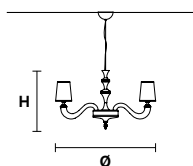

DARSHAN 12+6

Ø 150 cm / 59.06"
H 90 cm / 35.43"

☉ 18×E14×40 W max
USA 18×E12×40 W max
(not included)

Paralumi/shade L01/13.5
Paralumi/shade L04/13.5
Paralumi/shade L05/13.5

DARSHAN 8+4

Ø 110 cm / 43.31"
H 75 cm / 29.53"

☉ 12×E14×40 W max
USA 12×E12×40 W max
(not included)

Paralumi/shade L01/13.5
Paralumi/shade L04/13.5
Paralumi/shade L05/13.5

DARSHAN 6

Ø 80 cm / 31.50"
H 47 cm / 18.50"

☉ 6×E14×40 W max
USA 6×E12×40 W max
(not included)