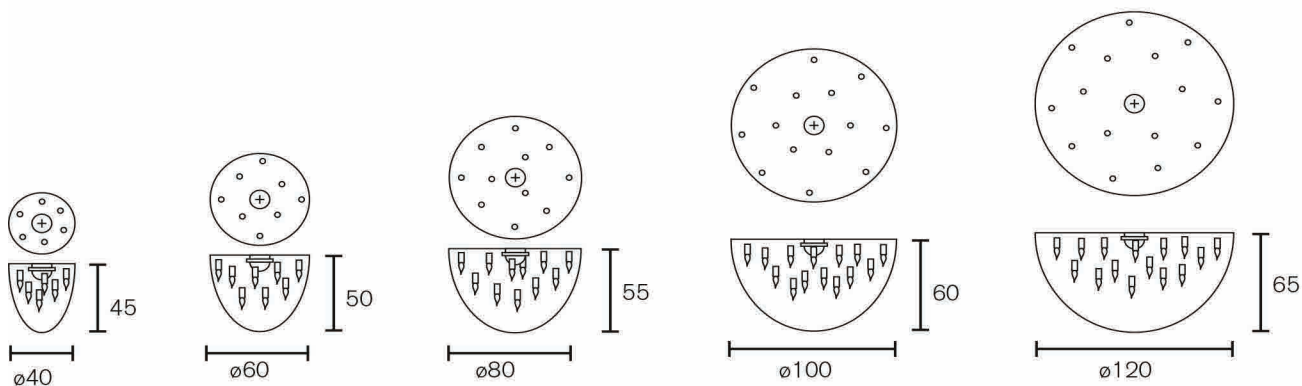

B. DAVID LEVINE

L O S A N G E L E S

Ceiling Chandelier Glass

Art.nr.	Dimensions
HPGL40N	Ø 40cm, Height 45cm, 6x E14, 15,0 kg, nickel finish
HPGL60N	Ø 60cm, Height 50cm, 8x E14, 22,0 kg, nickel finish
HPGL80N	Ø 80cm, Height 55cm, 11x E14, 28,0 kg, nickel finish
HPGL100N	Ø 100cm, Height 60cm, 14x E14, 42,0 kg, nickel finish
HPGL120N	Ø 120cm, Height 65cm, 15x E14, 60,0 kg, nickel finish