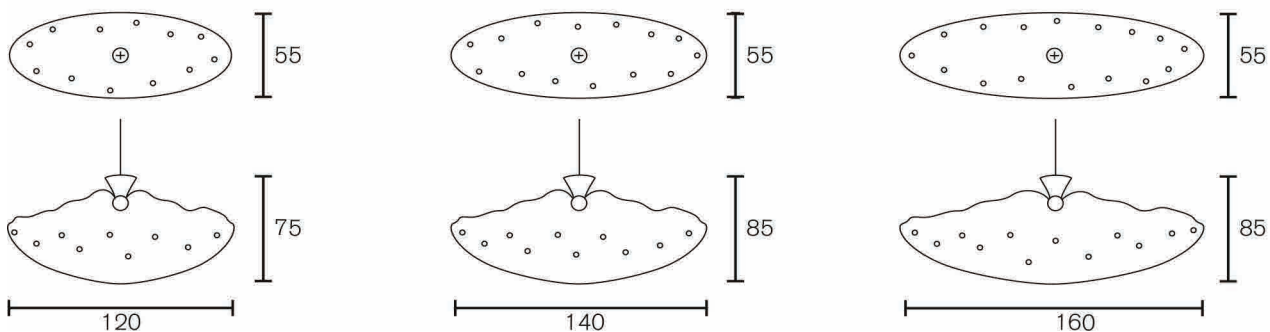

#### Chandelier Conical Glass

Art.nr.	Dimensions
HCCGL60BL	Ø 60cm, Height 75cm, Length chain 170cm, 8x E14, 16,0 kg, black finish
HCCGL60W	Ø 60cm, Height 75cm, Length chain 170cm, 8x E14, 16,0 kg, white finish
HCCGL60N	Ø 60cm, Height 75cm, Length chain 170cm, 8x E14, 16,0 kg, nickel finish
HCCGL80BL	Ø 80cm, Height 100cm, Length chain 170cm, 12x E14, 33,0 kg, black finish
HCCGL80W	Ø 80cm, Height 100cm, Length chain 170cm, 12x E14, 33,0 kg, white finish
HCCGL80N	Ø 80cm, Height 100cm, Length chain 170cm, 12x E14, 33,0 kg, nickel finish
HCCGL100BL	Ø 100cm, Height 125cm, Length chain 170cm, 16x E14, 44,0 kg, black finish
HCCGL100W	Ø 100cm, Height 125cm, Length chain 170cm, 16x E14, 44,0 kg, white finish
HCCGL100N	Ø 100cm, Height 125cm, Length chain 170cm, 16x E14, 44,0 kg, nickel finish
HCCGL120BL	Ø 120cm, Height 150cm, Length chain 170cm, 14x E14, 57,0 kg, black finish
HCCGL120W	Ø 120cm, Height 150cm, Length chain 170cm, 14x E14, 57,0 kg, white finish
HCCGL120N	Ø 120cm, Height 150cm, Length chain 170cm, 14x E14, 57,0 kg, nickel finish

## Chandelier Oval Glass

Art.nr.	Dimensions
HOCGL120BL	Length 120cm, Width 55cm, Height 85cm, Length chain 170cm, 12x E14, 32,0 kg, black finish
HOCGL120W	Length 120cm, Width 55cm, Height 85cm, Length chain 170cm, 12x E14, 32,0 kg, white finish
HOCGL120N	Length 120cm, Width 55cm, Height 85cm, Length chain 170cm, 12x E14, 32,0 kg, nickel finish
HOCGL140BL	Length 140cm, Width 55cm, Height 85cm, Length chain 170cm, 14x E14, 37,0 kg, black finish
HOCGL140W	Length 140cm, Width 55cm, Height 85cm, Length chain 170cm, 14x E14, 37,0 kg, white finish
HOCGL140N	Length 140cm, Width 55cm, Height 85cm, Length chain 170cm, 14x E14, 37,0 kg, nickel finish
HOCGL160BL	Length 160cm, Width 55cm, Height 85cm, Length chain 170cm, 16x E14, 49,0 kg, black finish
HOCGL160W	Length 160cm, Width 55cm, Height 85cm, Length chain 170cm, 16x E14, 49,0 kg, white finish
HOCGL160N	Length 160cm, Width 55cm, Height 85cm, Length chain 170cm, 16x E14, 49,0 kg, nickel finish