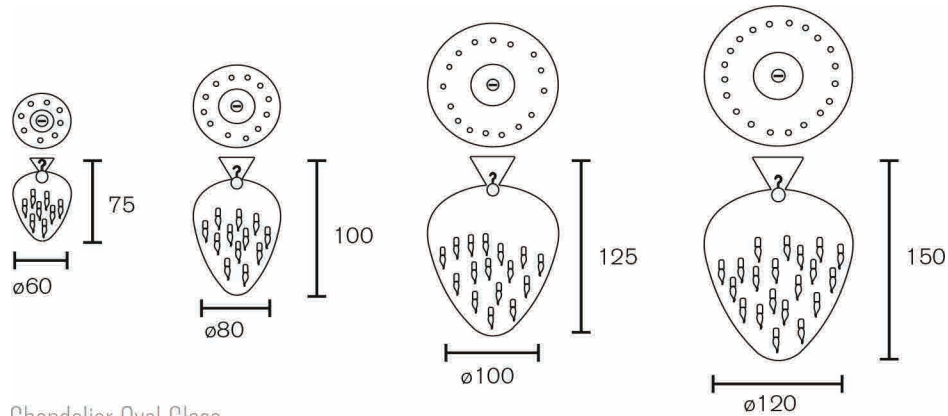

B. DAVID LEVINE

L O S A N G E L E S

Chandelier Oval Glass

Chandelier Oval Glass

Art.nr.	Dimensions
HOCGL120BL	Length 120cm, Width 55cm, Height 85cm, Length chain 170cm, 12x E14, 32,0 kg, black finish
HOCGL120W	Length 120cm, Width 55cm, Height 85cm, Length chain 170cm, 12x E14, 32,0 kg, white finish
HOCGL120N	Length 120cm, Width 55cm, Height 85cm, Length chain 170cm, 12x E14, 32,0 kg, nickel finish
HOCGL140BL	Length 140cm, Width 55cm, Height 85cm, Length chain 170cm, 14x E14, 37,0 kg, black finish
HOCGL140W	Length 140cm, Width 55cm, Height 85cm, Length chain 170cm, 14x E14, 37,0 kg, white finish
HOCGL140N	Length 140cm, Width 55cm, Height 85cm, Length chain 170cm, 14x E14, 37,0 kg, nickel finish
HOCGL160BL	Length 160cm, Width 55cm, Height 85cm, Length chain 170cm, 16x E14, 49,0 kg, black finish
HOCGL160W	Length 160cm, Width 55cm, Height 85cm, Length chain 170cm, 16x E14, 49,0 kg, white finish
HOCGL160N	Length 160cm, Width 55cm, Height 85cm, Length chain 170cm, 16x E14, 49,0 kg, nickel finish