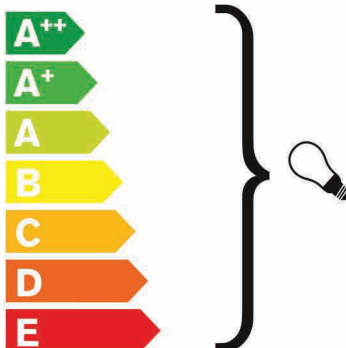

## Ceiling Chandelier Glass High

Art.nr.	Dimensions
HPGLH60N	Ø 60cm, Height 60cm, 8x E14, 23,0 kg, nickel finish
HPGLH80N	Ø 80cm, Height 80cm, 12x E14, 34,0 kg, nickel finish

# B. DAVID LEVINE

L O S   A N G E L E S

This luminaire is compatible with bulbs of the energy classes:

This luminaire is sold with bulbs of the energy class.