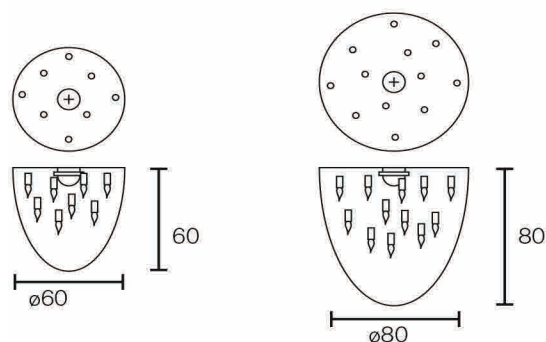

## Chandelier Oval Glass

Art.nr.	Dimensions
HOCGL120BL	Length 120cm, Width 55cm, Height 85cm, Length chain 170cm, 12x E14, 32,0 kg, black finish
HOCGL120W	Length 120cm, Width 55cm, Height 85cm, Length chain 170cm, 12x E14, 32,0 kg, white finish
HOCGL120N	Length 120cm, Width 55cm, Height 85cm, Length chain 170cm, 12x E14, 32,0 kg, nickel finish
HOCGL140BL	Length 140cm, Width 55cm, Height 85cm, Length chain 170cm, 14x E14, 37,0 kg, black finish
HOCGL140W	Length 140cm, Width 55cm, Height 85cm, Length chain 170cm, 14x E14, 37,0 kg, white finish
HOCGL140N	Length 140cm, Width 55cm, Height 85cm, Length chain 170cm, 14x E14, 37,0 kg, nickel finish
HOCGL160BL	Length 160cm, Width 55cm, Height 85cm, Length chain 170cm, 16x E14, 49,0 kg, black finish
HOCGL160W	Length 160cm, Width 55cm, Height 85cm, Length chain 170cm, 16x E14, 49,0 kg, white finish
HOCGL160N	Length 160cm, Width 55cm, Height 85cm, Length chain 170cm, 16x E14, 49,0 kg, nickel finish

## Ceiling Chandelier Glass

Art.nr.	Dimensions
HPGL40N	Ø 40cm, Height 45cm, 6x E14, 15,0 kg, nickel finish
HPGL60N	Ø 60cm, Height 50cm, 8x E14, 22,0 kg, nickel finish
HPGL80N	Ø 80cm, Height 55cm, 11x E14, 28,0 kg, nickel finish
HPGL100N	Ø 100cm, Height 60cm, 14x E14, 42,0 kg, nickel finish
HPGL120N	Ø 120cm, Height 65cm, 15x E14, 60,0 kg, nickel finish

## Ceiling Chandelier Glass High

Art.nr.	Dimensions
HPGLH60N	Ø 60cm, Height 60cm, 8x E14, 23,0 kg, nickel finish
HPGLH80N	Ø 80cm, Height 80cm, 12x E14, 34,0 kg, nickel finish