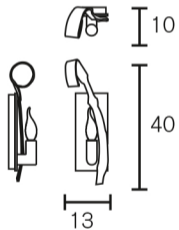

Wall Lamp

Art.nr.	Dimensions
DW20N-L	Width 13cm, Height 40cm, Depth 10cm, 1x E14, 3,0 kg, nickel finish, left version
DW20N-R	Width 13cm, Height 40cm, Depth 10cm, 1x E14, 3,0 kg, nickel finish, right version
DW35N	Width 40cm, Height 75cm, Depth 20cm, 3x E14, 7,0 kg, nickel finish

Left version

Right version