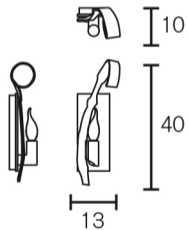

Wall Lamp

Art.nr.	Dimensions
DW20N-L	Width 13cm, Height 40cm, Depth 10cm, 1x E14, 3,0 kg, nickel finish, left version
DW20N-R	Width 13cm, Height 40cm, Depth 10cm, 1x E14, 3,0 kg, nickel finish, right version
DW35N	Width 40cm, Height 75cm, Depth 20cm, 3x E14, 7,0 kg, nickel finish

Left version

Right version