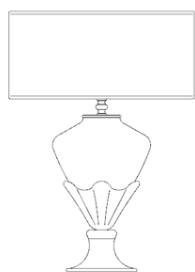

B. DAVID LEVINE

L O S A N G E L E S

8104/LG

8104

Table lamp in overlaid crystal with clear or amber crystal base, ivory fabric shade. Metal details with nickel finish. Available in different dimensions and colours. Opera Classic Collection.

DESIGNER

Roberta Vitadello

Technical draw, dimensions and light sources refer to the main photo

DIMENSIONS

Diameter : 42 cm / 16.5"

Height: 57 cm / 22.4"

Depth:

TYPE

Mounting: Table

Environment: Indoor

GLASS / CRYSTAL

Amber

AVAILABLE IN

Transparent

Violet

LIGHT SOURCES AVAILABLE