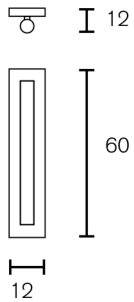

Wall lamp

Art.nr.	Dimensions	Light bulb	Weight	Finish
LINW60BLM	L.12xW.12xH.60 cm	1x S14D	4,0 kg	black matt finish
LINW60N	L.12xW.12xH.60 cm	1x S14D	4,0 kg	nickel finish
LINW60BR	L.12xW.12xH.60 cm	1x S14D	4,0 kg	brass finish
LINW60BRBUR	L.12xW.12xH.60 cm	1x S14D	4,0 kg	brass burnished finish
LINW60NA	L.12xW.12xH.60 cm	1x S14D	4,0 kg	nickel aged finish
LINW60COPBUR	L.12xW.12xH.60 cm	1x S14D	4,0 kg	copper burnished finish