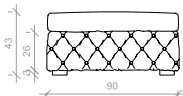

## Sofa

N.B. NOT REMOVABLE COVER  
**abs hidden feet**

all the sizes have two seat cushions

**angular sofa upon request**

seat height H 43

Size	Fabric H140								
cm.164x102x72H	Mt. 12,5 x H140								
cm.184x102x72H	Mt. 13,5 x H140								
cm.204x102x72H	Mt. 13,5 x H140								
cm.224x102x72H	Mt. 14 x H140								
cm.244x102x72H	Mt. 14 x H140								
cm.264x102x72H	Mt. 14 x H140								
cm.284x102x72H	Mt. 15 x H140								
cm.304x102x72H	Mt. 15,5 x H140								

## Armchair

N.B. NOT REMOVABLE COVER

**abs hidden feet**

seat height H 43

Size	Fabric H140								
cm.124x102x72H	Mt. 9 x H140								

## Pouf

N.B. NOT REMOVABLE COVER

**abs hidden feet**

seat height H 43

Size	Fabric H140								
cm.90x90x43H	Mt. 4,5 x H140								