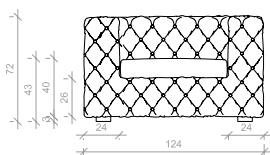

## Sofa

N.B. NOT REMOVABLE COVER  
**abs hidden feet**

all the sizes have two seat cushions

**angular sofa upon request**

seat height H 43

Size	Fabric H140								
cm.164x102x72H	Mt. 12,5 x H140								
cm.184x102x72H	Mt. 13,5 x H140								
cm.204x102x72H	Mt. 13,5 x H140								
cm.224x102x72H	Mt. 14 x H140								
cm.244x102x72H	Mt. 14 x H140								
cm.264x102x72H	Mt. 14 x H140								
cm.284x102x72H	Mt. 15 x H140								
cm.304x102x72H	Mt. 15,5 x H140								

## Armchair

N.B. NOT REMOVABLE COVER

**abs hidden feet**

seat height H 43

Size	Fabric H140								
cm.124x102x72H	Mt. 9 x H140								

## Pouf

N.B. NOT REMOVABLE COVER

**abs hidden feet**

seat height H 43

Size	Fabric H140								
cm.90x90x43H	Mt. 4,5 x H140								