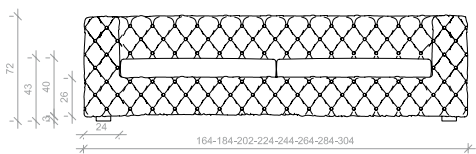

## Sofa

N.B. NOT REMOVABLE COVER  
**abs hidden feet**

all the sizes have two seat cushions

**angular sofa upon request**

seat height H 43

Size	Fabric H140								
cm.164x102x72H	Mt. 12,5 x H140								
cm.184x102x72H	Mt. 13,5 x H140								
cm.204x102x72H	Mt. 13,5 x H140								
cm.224x102x72H	Mt. 14 x H140								
cm.244x102x72H	Mt. 14 x H140								
cm.264x102x72H	Mt. 14 x H140								
cm.284x102x72H	Mt. 15 x H140								
cm.304x102x72H	Mt. 15,5 x H140								

## Armchair

N.B. NOT REMOVABLE COVER

**abs hidden feet**

seat height H 43

Size	Fabric H140								
cm.124x102x72H	Mt. 9 x H140								