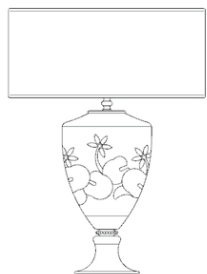

## 8086

Table lamp in amber and blue overlaid crystal, with blue navy fabric shade. Metal details with nickel finish. Available in different colours. Opera Classic Collection.

### DESIGNER

Roberta Vitadello

Technical draw, dimensions and light sources refer to the main photo

### DIMENSIONS

Diameter : 44 cm 17.3"

Height: 60 cm 23.6"

Depth: