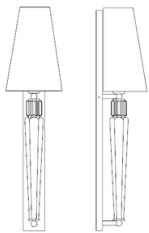

B. DAVID LEVINE

L O S A N G E L E S

8 0 5 7 / A P

SPILLO

Wall lamp in carved crystal and metal with chrome finish, blue fabric shade.
Available in different colours. Incanto Modern Collection.

Technical draw,
dimensions and light
sources refer to the main
photo

DIMENSIONS

Width: 7.5"

Height: 30"

Depth: 6.3"

TYPE

Mounting: Wall

Environment: Indoor

GLASS / CRYSTAL