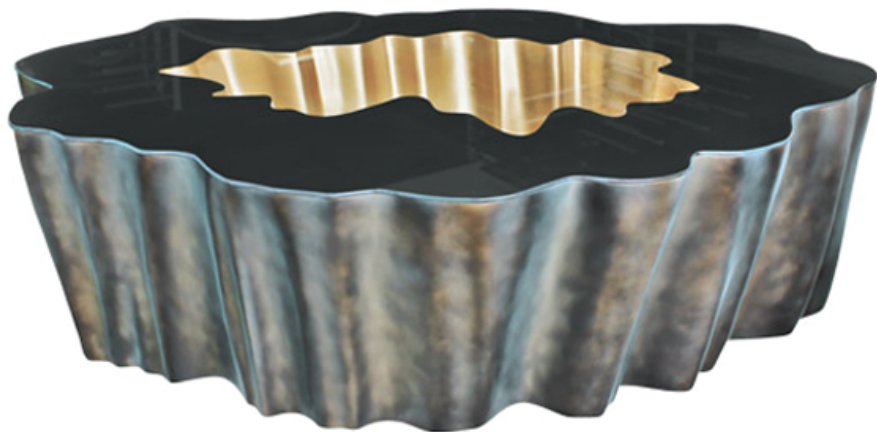

B. DAVID LEVINE

L O S A N G E L E S

GAIA

Resin reinforced with fiberglass, finished in bronze color on exterior and pale gold color on the interior, with 6mm glass top.

Dimensions: W 55.5" D 41.75" H 15.75"