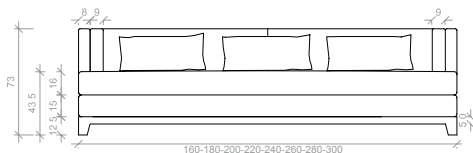

## Sofa

N.B. REMOVABLE FABRIC COVER  
**LACQUERED BASE:** mat / gloss

sofa with lumbar cushion  
 (loose cushions excluded)  
**angular sofa upon request**

seat height H 43

| Size          | Fabric H140     |  |  |  |  |  |  |  |  |  |
|---------------|-----------------|--|--|--|--|--|--|--|--|--|
| cm.160x90x73H | Mt. 9,5 x H140  |  |  |  |  |  |  |  |  |  |
| cm.180x90x73H | Mt. 10,5 x H140 |  |  |  |  |  |  |  |  |  |
| cm.200x90x73H | Mt. 11,5 x H140 |  |  |  |  |  |  |  |  |  |
| cm.220x90x73H | Mt. 12,5 x H140 |  |  |  |  |  |  |  |  |  |
| cm.240x90x73H | Mt. 13,5 x H140 |  |  |  |  |  |  |  |  |  |
| cm.260x90x73H | Mt. 14 x H140   |  |  |  |  |  |  |  |  |  |
| cm.280x90x73H | Mt. 15 x H140   |  |  |  |  |  |  |  |  |  |
| cm.300x90x73H | Mt. 16 x H140   |  |  |  |  |  |  |  |  |  |

## Chaise longue

N.B. REMOVABLE FABRIC COVER  
**LACQUERED BASE:** mat / gloss  
 chaise longue with lumbar cushion  
 (loose cushions excluded)

**left-arm or right-arm type**

seat height H 43

| Size          | Fabric H140     |  |  |  |  |  |  |  |  |  |
|---------------|-----------------|--|--|--|--|--|--|--|--|--|
| cm.90x165x73H | Mt. 10,5 x H140 |  |  |  |  |  |  |  |  |  |

## Armchair

N.B. REMOVABLE FABRIC COVER  
**LACQUERED BASE:** mat / gloss  
 armchair with lumbar cushion  
 (loose cushions excluded)

seat height H 43

| Size          | Fabric H140    |  |  |  |  |  |  |  |  |  |
|---------------|----------------|--|--|--|--|--|--|--|--|--|
| cm.100x90x73H | Mt. 6,5 x H140 |  |  |  |  |  |  |  |  |  |