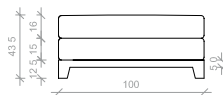

## Chaise longue

N.B. REMOVABLE FABRIC COVER  
**LACQUERED BASE:** mat / gloss  
 chaise longue with lumbar cushion  
 (loose cushions excluded)

**left-arm or right-arm type**

seat height H 43

| Size          | Fabric H140     |  |  |  |  |  |  |  |  |  |
|---------------|-----------------|--|--|--|--|--|--|--|--|--|
| cm.90x165x73H | Mt. 10,5 x H140 |  |  |  |  |  |  |  |  |  |

## Armchair

N.B. REMOVABLE FABRIC COVER  
**LACQUERED BASE:** mat / gloss  
 armchair with lumbar cushion  
 (loose cushions excluded)

seat height H 43

| Size          | Fabric H140    |  |  |  |  |  |  |  |  |  |
|---------------|----------------|--|--|--|--|--|--|--|--|--|
| cm.100x90x73H | Mt. 6,5 x H140 |  |  |  |  |  |  |  |  |  |

## Pouf

N.B. REMOVABLE FABRIC COVER  
**LACQUERED BASE:** mat / gloss

seat height H 43

| Size          | Fabric H140    |  |  |  |  |  |  |  |  |  |
|---------------|----------------|--|--|--|--|--|--|--|--|--|
| cm.100x70x43H | Mt. 3,5 x H140 |  |  |  |  |  |  |  |  |  |