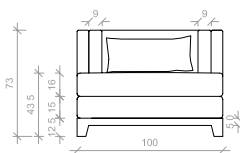

## Chaise longue

N.B. REMOVABLE FABRIC COVER  
**LACQUERED BASE:** mat / gloss  
 chaise longue with lumbar cushion  
 (loose cushions excluded)

**left-arm or right-arm type**

seat height H 43

| Size          | Fabric H140     |  |  |  |  |  |  |  |  |  |
|---------------|-----------------|--|--|--|--|--|--|--|--|--|
| cm.90x165x73H | Mt. 10,5 x H140 |  |  |  |  |  |  |  |  |  |

## Armchair

N.B. REMOVABLE FABRIC COVER  
**LACQUERED BASE:** mat / gloss  
 armchair with lumbar cushion  
 (loose cushions excluded)

seat height H 43

| Size          | Fabric H140    |  |  |  |  |  |  |  |  |  |
|---------------|----------------|--|--|--|--|--|--|--|--|--|
| cm.100x90x73H | Mt. 6,5 x H140 |  |  |  |  |  |  |  |  |  |