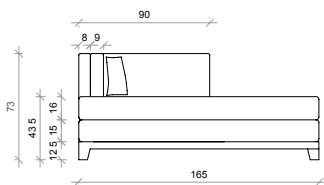

## Sofa

N.B. REMOVABLE FABRIC COVER  
**LACQUERED BASE:** mat / gloss

sofa with lumbar cushion  
 (loose cushions excluded)  
**angular sofa upon request**

seat height H 43

| Size          | Fabric H140     |  |  |  |  |  |  |  |  |  |
|---------------|-----------------|--|--|--|--|--|--|--|--|--|
| cm.160x90x73H | Mt. 9,5 x H140  |  |  |  |  |  |  |  |  |  |
| cm.180x90x73H | Mt. 10,5 x H140 |  |  |  |  |  |  |  |  |  |
| cm.200x90x73H | Mt. 11,5 x H140 |  |  |  |  |  |  |  |  |  |
| cm.220x90x73H | Mt. 12,5 x H140 |  |  |  |  |  |  |  |  |  |
| cm.240x90x73H | Mt. 13,5 x H140 |  |  |  |  |  |  |  |  |  |
| cm.260x90x73H | Mt. 14 x H140   |  |  |  |  |  |  |  |  |  |
| cm.280x90x73H | Mt. 15 x H140   |  |  |  |  |  |  |  |  |  |
| cm.300x90x73H | Mt. 16 x H140   |  |  |  |  |  |  |  |  |  |

## Chaise longue

N.B. REMOVABLE FABRIC COVER  
**LACQUERED BASE:** mat / gloss  
 chaise longue with lumbar cushion  
 (loose cushions excluded)

**left-arm or right-arm type**

seat height H 43

| Size          | Fabric H140     |  |  |  |  |  |  |  |  |  |
|---------------|-----------------|--|--|--|--|--|--|--|--|--|
| cm.90x165x73H | Mt. 10,5 x H140 |  |  |  |  |  |  |  |  |  |

## Armchair

N.B. REMOVABLE FABRIC COVER  
**LACQUERED BASE:** mat / gloss  
 armchair with lumbar cushion  
 (loose cushions excluded)

seat height H 43

| Size          | Fabric H140    |  |  |  |  |  |  |  |  |  |
|---------------|----------------|--|--|--|--|--|--|--|--|--|
| cm.100x90x73H | Mt. 6,5 x H140 |  |  |  |  |  |  |  |  |  |