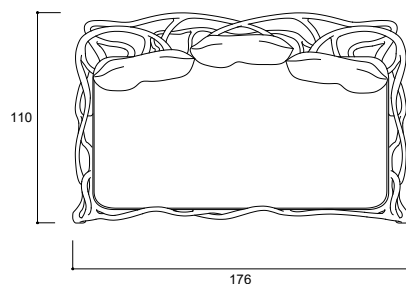

Eros, Sofa

K3001

Description:

Sofa with body finished in aged concrete color, seat and pillows upholstered with outdoor fabric;

176 x 110 x 94 cm
69.3 x 43.3 x 37 in

Seats: 3

Technical Details:

Finish and Materials:

Structure: Resin reinforced with fiberglass finished in aged concrete color;

Upholstery: Outdoor fabric Sunbrella Solids ref. "Ardoise";

Other Options

 176 x 110 x 94 cm
69.3 x 43.3 x 37 in

Option A

Structure: Resin reinforced with fiberglass finished in aged concrete color;