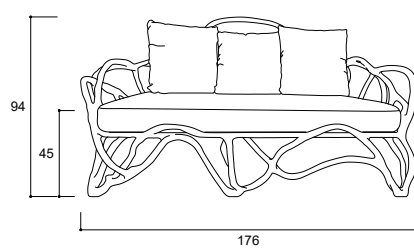

Eros, Sofa

K3001

Description:

Sofa with body finished in aged concrete color, seat and pillows upholstered with outdoor fabric;

176 x 110 x 94 cm
69.3 x 43.3 x 37 in

Seats: 3

Technical Details:

Finish and Materials:

Structure: Resin reinforced with fiberglass finished in aged concrete color;

Upholstery: Outdoor fabric Sunbrella Solids ref. "Ardoise";

Other Options

 176 x 110 x 94 cm
69.3 x 43.3 x 37 in

Option A

Structure: Resin reinforced with fiberglass finished in aged concrete color;