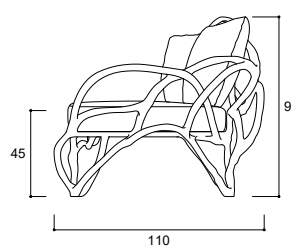

Eros, Sofa

K3001

Description:

Sofa with body finished in aged concrete color, seat and pillows upholstered with outdoor fabric;

176 x 110 x 94 cm
69.3 x 43.3 x 37 in

Seats: 3

Technical Details:

Finish and Materials:

Structure: Resin reinforced with fiberglass finished in aged concrete color;

Upholstery: Outdoor fabric Sunbrella Solids ref. "Ardoise";

Other Options

 176 x 110 x 94 cm
69.3 x 43.3 x 37 in

Option A

Structure: Resin reinforced with fiberglass finished in aged concrete color;