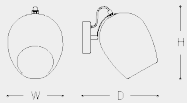

Technical Specification