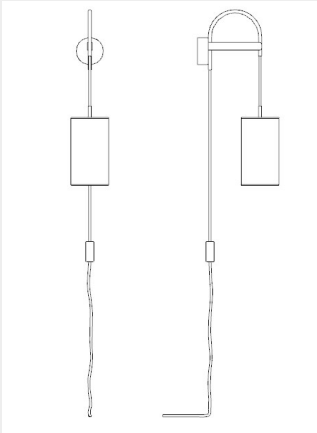

# LILY

Wall lamp in metal with light gold finish and ivory fabric diffuser. Available in different colours.

## Technical Specification

Technical drawing, dimensions and light sources refer to the main photo

### DIMENSIONS

Width: 6"  
Height: 73"  
Depth: 12"  
Weight: 6 lbs