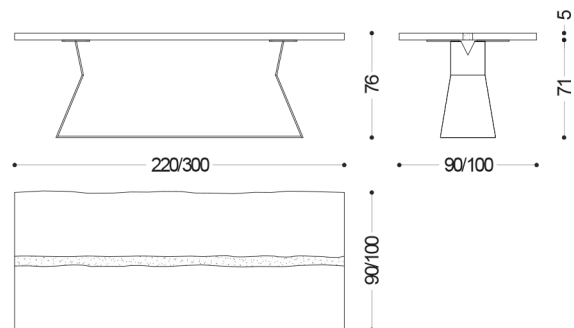

B. DAVID LEVINE

L O S A N G E L E S

BEDROCK PLANK C RESIN

Table with top made of solid wood, consisting of two single planks with natural sides joined through a refined central resin filling. Walnut combined with transparent resin and oak combined with black resin. Base in iron plate characterised by geometric lines.

STANDARD VERSION: IRON BASE LACQUERED IRONDUST COLOUR (B2)

WALNUT WITH KNOTS TOP + TRANSPARENT RESIN
OAK WITH KNOTS TOP + BLACK RESIN

CODE	SIZE	BASE	A1	A2
BEDROCK-PLANK 1.DIR RESIN	W.220 x D.90/100 x H.76	B2	■	■
		B3	■	■
BEDROCK-PLANK 2.DIR RESIN	W.240 x D.90/100 x H.76	B2	■	■
		B3	■	■
BEDROCK-PLANK 3.DIR RESIN	W.260 x D.90/100 x H.76	B2	■	■
		B3	■	■
BEDROCK-PLANK 4.DIR RESIN	W.280 x D.90/100 x H.76	B2	■	■
		B3	■	■
BEDROCK-PLANK 5.DIR RESIN	W.300 x D.90/100 x H.76	B2	■	■
		B3	■	■

AVAILABLE FINISHES:

- A1: walnut with knots
- A2: oak with knots
- B2: lacquered iron: irondust, RAL (only selected colours)
- B3: lacquered iron matt brushed effect: aged bronze, stainless steel, titanium

DETAIL- TOP IN OAK WITH KNOTS AND BLACK RESIN