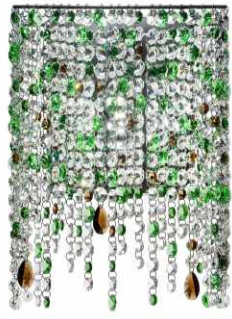

manooi LINEA W

manooi Linea W

manooi Linea W

manooi Linea W

Apostol u. 13/B. H-1023 Budapest, Hungary

phone: +36 1 33 626 90

fax: +36 1 33 626 99

info@manooi.com

[www.facebook.com/Manooi](https://www.facebook.com/Manooi)

[www.manooi.com](http://www.manooi.com)

L	Length		COLLECTION:		Crystalight						
W	Width		Type:	wall mounted luminaire							
H	Height		Structure:	polished stainless steel							
∅	Diameter		Trimmings:	full-cut crystal octagons and pendants in various sizes and forms							
+	Chandeliers with + sign: the top of the chandelier is also covered with crystal chains		Pinnings:	nickel plated rings							
~110V	110 V	<b>MODEL</b>	<b>DIMENSIONS cm</b>				<b>PACKAGE cm</b>			<b>Σ kg</b>	
~230V	230 V		L	W	H	kg	L	W	H		
CE	Product conforms to European Community Directive		Linea W 16/35	16	9	35	2	27	27	12	2
PG	Product conforms to GOST R		Linea W 20/35	20	9	35	2	27	27	12	2
↑	Fixable to ceiling		Linea W 25/35	25	9	35	2	27	27	12	2
→	Fixable to wall		Linea W 40/35	40	9	35	3	55	35	22	11
↓	Table lamp		Linea W 60/35	60	9	35	5	75	35	22	14
💡	E14 Light bulb		Linea W 80/35	80	9	35	7	95	35	22	17
G9	G9 Halogen		Linea W 100/35	120	9	35	8	115	35	22	19
G4	G4 Halogen		Linea W 120/35	120	9	35	9	135	35	22	21
LED	LED					<p>IF NOT MARKED OTHERWISE:  safety classification IP20 for all fittings  units in cm, kg,  all products supplied with voltage 110V upon request  illustrations and descriptions for informative purposes only</p>					
⚡	Only basic insulation, accesible conductors are earthed. Earthing: compulsory.										
F	Lights are fixable to fiery surface directly										