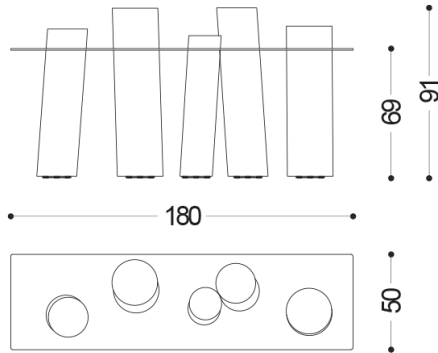

BRICCOLA-BELLINI180
5 POSTS