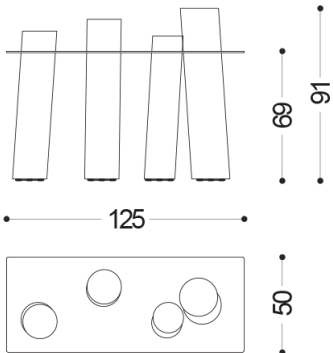

VENICE CLAUDIO BELLINI

Console with polished steel top (also available in extra clear glass and smoked glass "stopsol") combined with a series of posts of solid Briccola wood, typical poles from the Venice Lagoon.

CODE	SIZE	TOP IN EXTRA CLEAR GLASS 12 MM THICK	TOP IN POLISHED STAINLESS STEEL 8 MM THICK	TOP IN SMOKED GLASS "STOPSOL" 8 MM THICK
BRICCOLA-BELLINI125	W.125 x D.50 x H.69/91	■	■	■
BRICCOLA-BELLINI180	W.180 x D.50 x H.69/91	■	■	■
BRICCOLA-BELLINI250	W.250 x D.50 x H.69/91	■	■	■

BRICCOLA-BELLINI125
4 POSTS