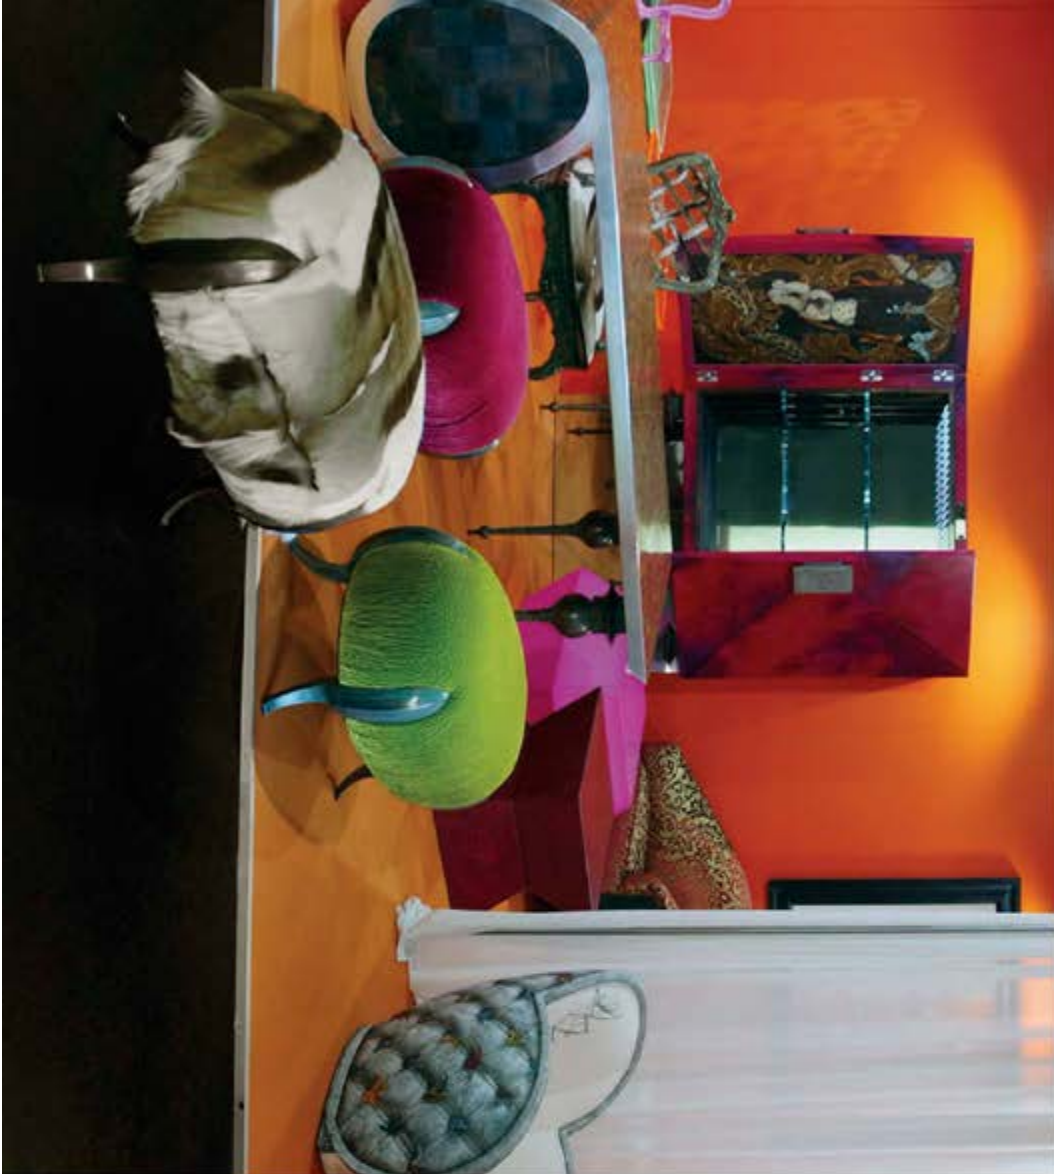

استور

استور