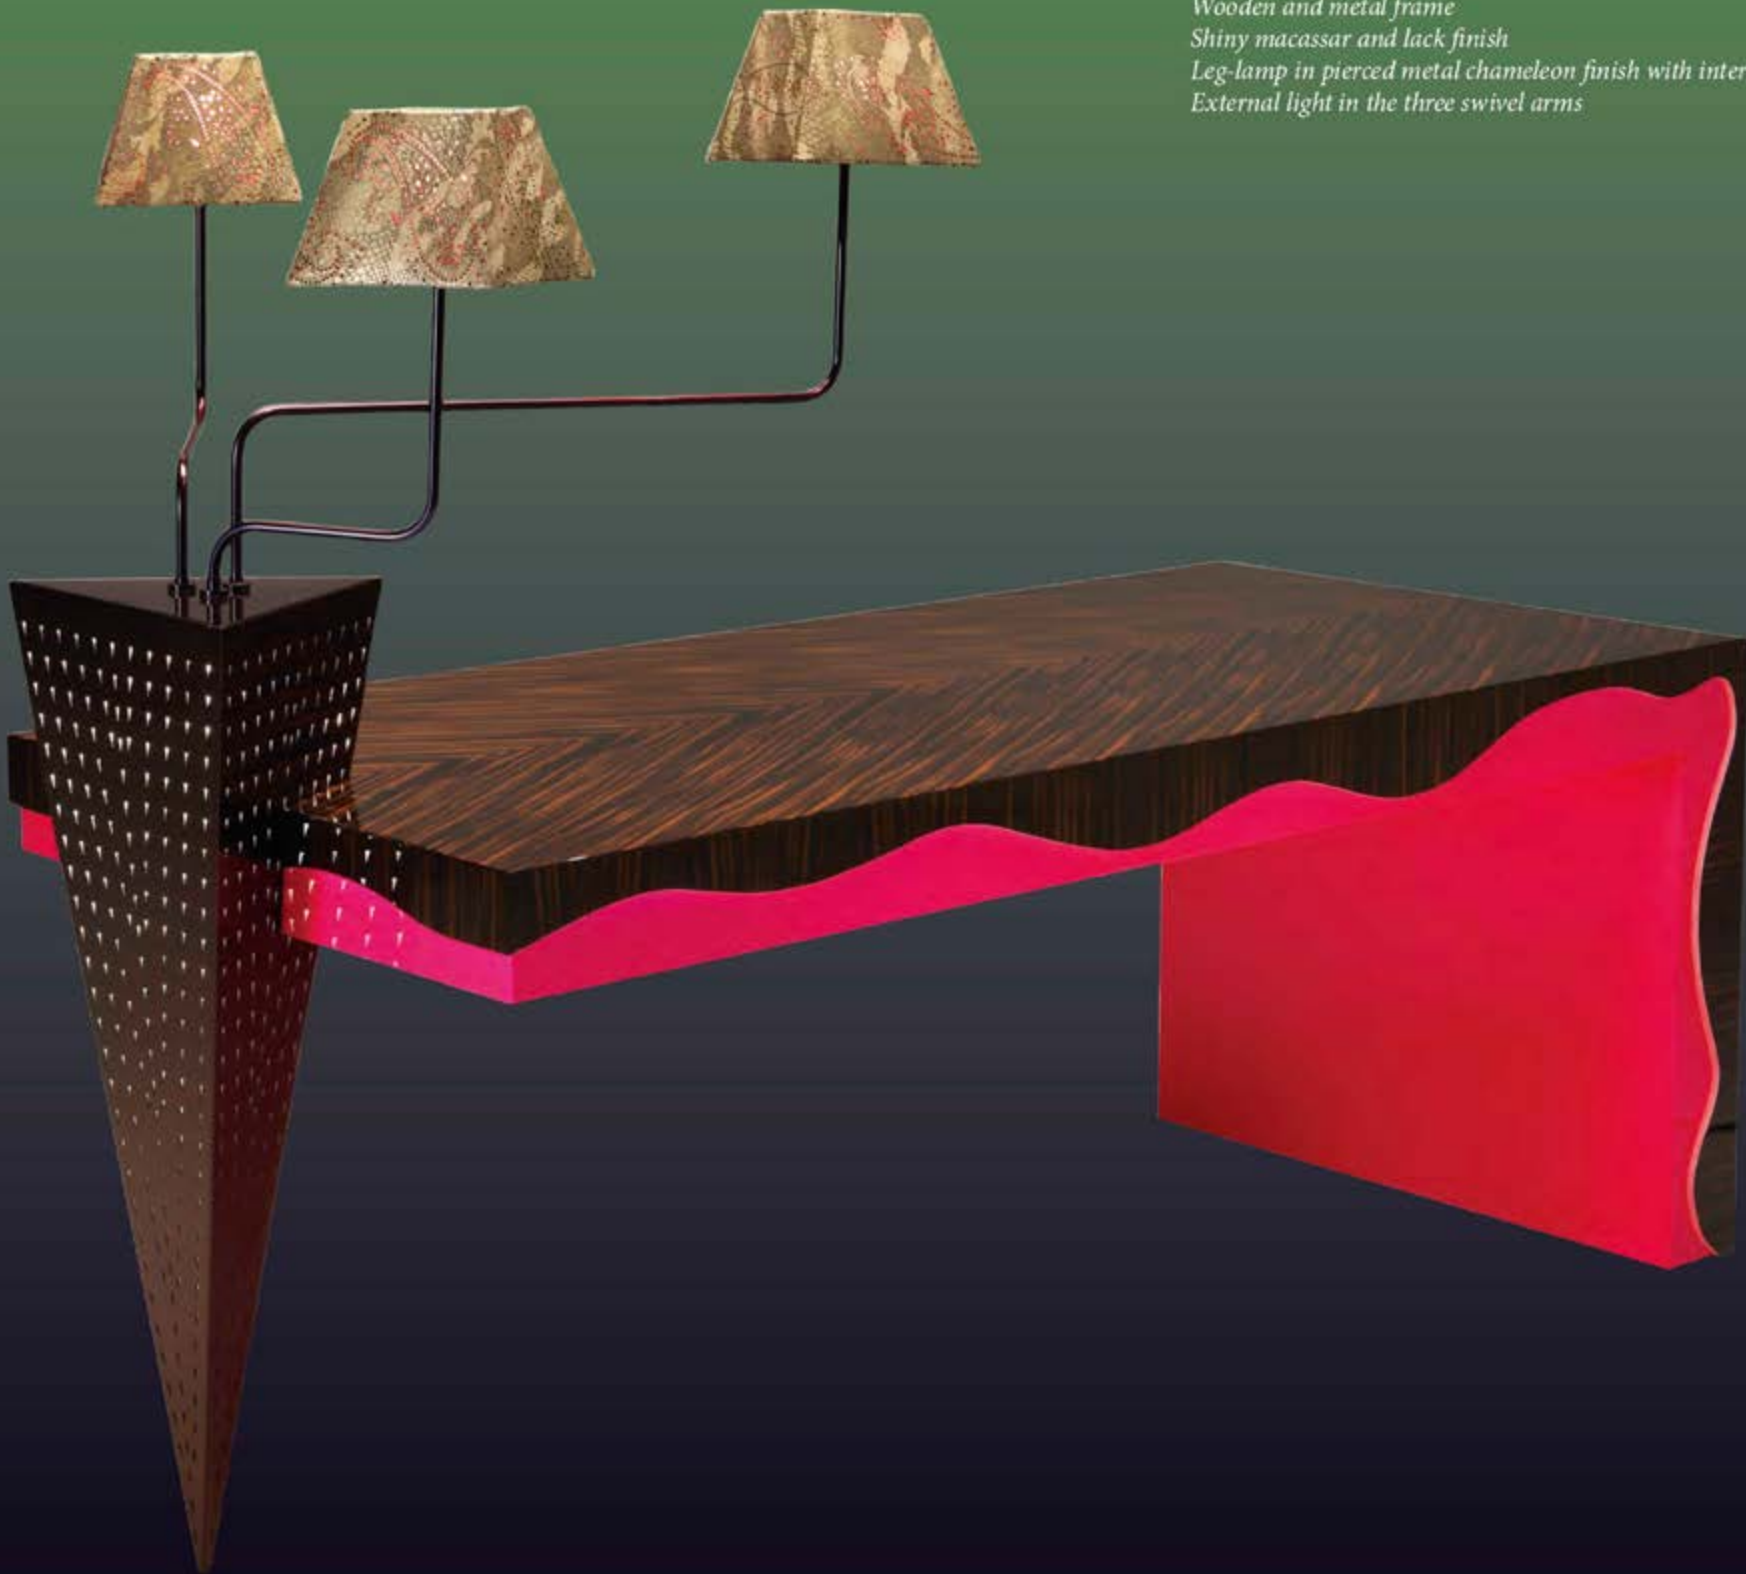

Legs in casting bronze

WRITING DESK SATURNO

cm 180 x 80 x 75 h

Struttura in legno e metallo

Finitura in macassar lucido e lacca

Gamba-lampada in metallo traforato con finitura camaleonte,
luce interna a led ed esterna a tre bracci girevoli

cm 180 x 80 x 75 h

Wooden and metal frame

Shiny macassar and lack finish

*Leg-lamp in pierced metal chameleon finish with interior led light
External light in the three swivel arms*

DORMEUSE VIS-À-VIS

cm 100 x 110 x 104 h