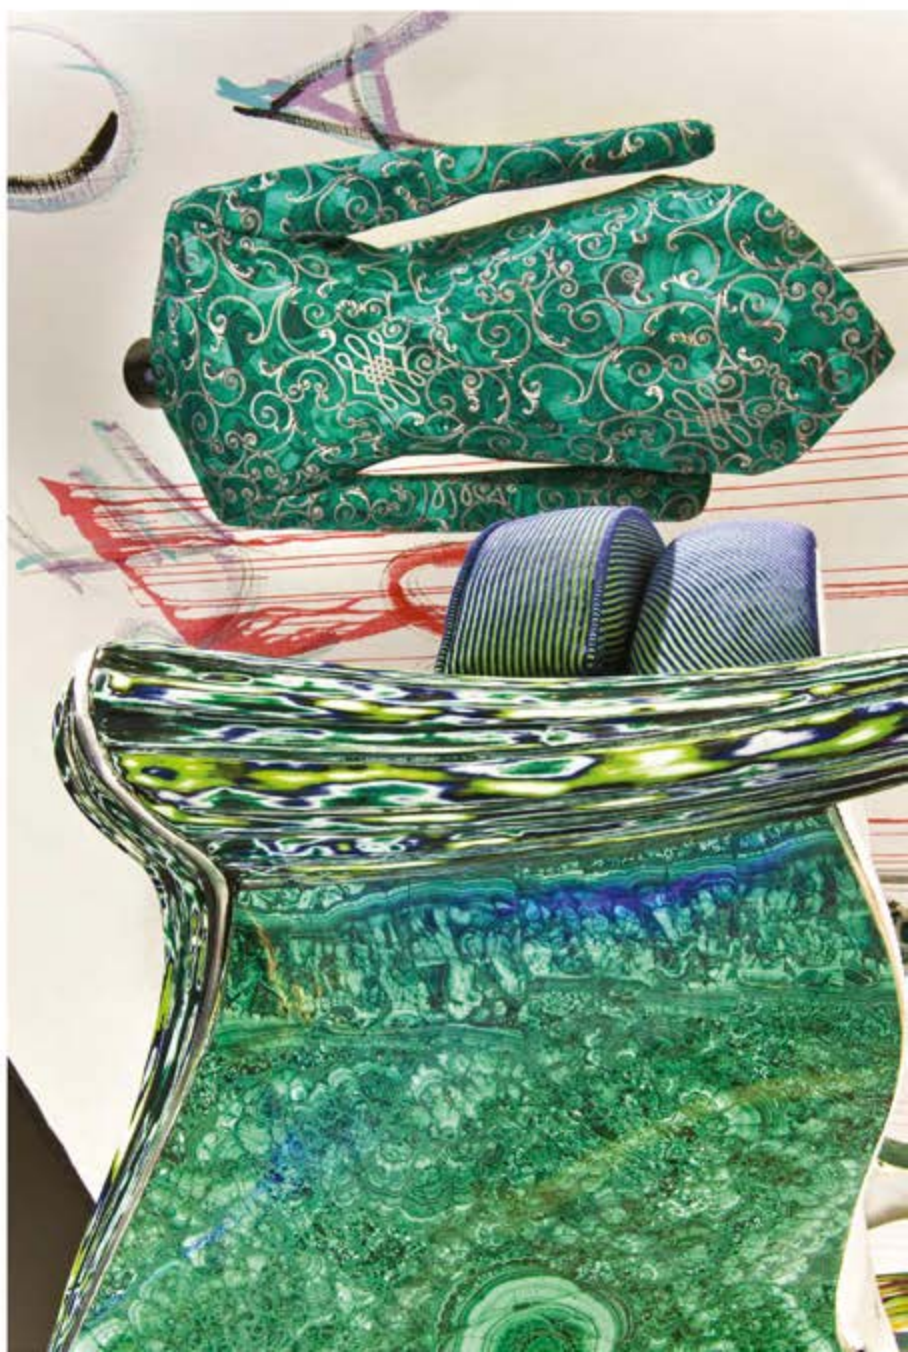

Piano e vassoio estraibile in galuchat argento

cm 90 x 65 x 65 h

Wooden frame with pull-out tray

Tridimensional vitrified Venetian Stucco finish

Top and pull-out tray in silver galuchat

Handwritten text in a cursive script, featuring vibrant green and purple colors. The text is partially cut off on the left side.